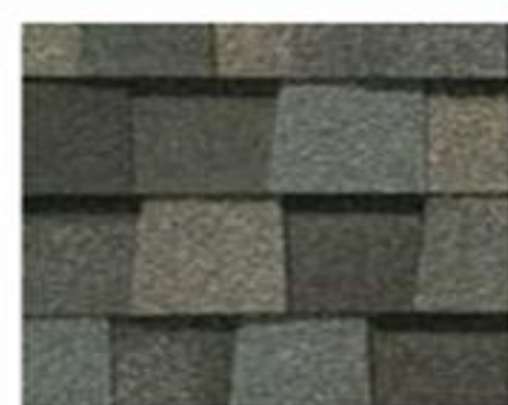

Tudor Brown

LANDMARK AR

Landmark Resawn Shake

Landmark Moire Black

LINHA SOLARIS

LANDMARK SOLARIS GOLD

Max Def Resawn Shake

Max Def Weathered Wood